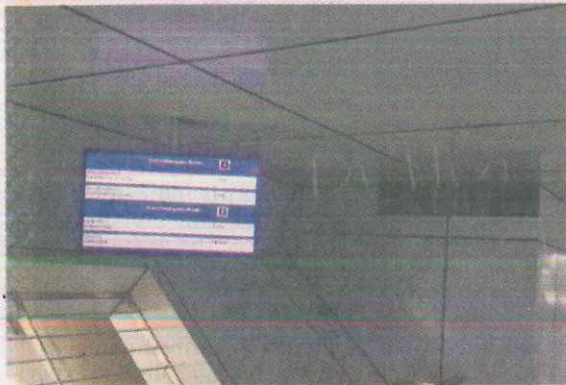

# METRO RAIL TIMINGS NOW DISPLAYED AT AIRPORT

**EXPRESS NEWS SERVICE**  
@Chennai

CHENNAI Metro Rail, in association with Airports Authority of India, has installed a passenger information display system at Chennai airport. The system will display Metro train timings on a real time basis. This will greatly help international and domestic passengers arriving at Chennai international airport to further plan their journey by Metro train. It is also planned to install additional display systems at all Metro stations at strategic locations for the convenience of passengers and also at bus stops near Metro stations.

Passenger  
information  
display system  
at Chennai

International Airport  
on Saturday | EXPRESS