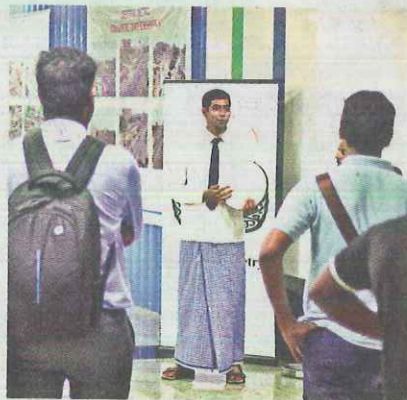

Poetry recital gets new 'platform' at Metro stations

■ GAUTAM SUNDER

CHENNAI: In an ambitious initiative to make poetry more accessible and to spread the art form among public spaces, the Chennai Metro Rail has once again collaborated with Prakriti Foundation to start a week-long project: #FindingIshvar.

Ishvar Krishnan is the young Tamil poet, who is the face of the programme and will be found reciting lines to passers-by and metro travellers throughout this week. Three spots have been identified across the city to host Ishvar based on their cultural relevance and footfall: Central Metro, Thirumangalam Metro and Vadapalani Metro. The first of these which took place at Central on Tuesday, witnessed a large number of people enjoying the rendition and wanting more.

"I'm a performance poet and it's really exciting for me to be part of this initiative. My poems are going to be a social com-

Ishvar Krishnan in action at Central Metro station on Tuesday

mentary with themes that listeners can resonate with; for example, the meaningless race we get up to be part of everyday," said Ishvar.

The 'surprise' element that audiences experience when they find Ishvar reciting his poetry is what they are most excited about as opposed to a usual performance when everyone comes in with a pre-conceived idea of the act in mind. "It's almost like a poetry flash mob, lasting for just around 15 minutes or so," said Ishvar.